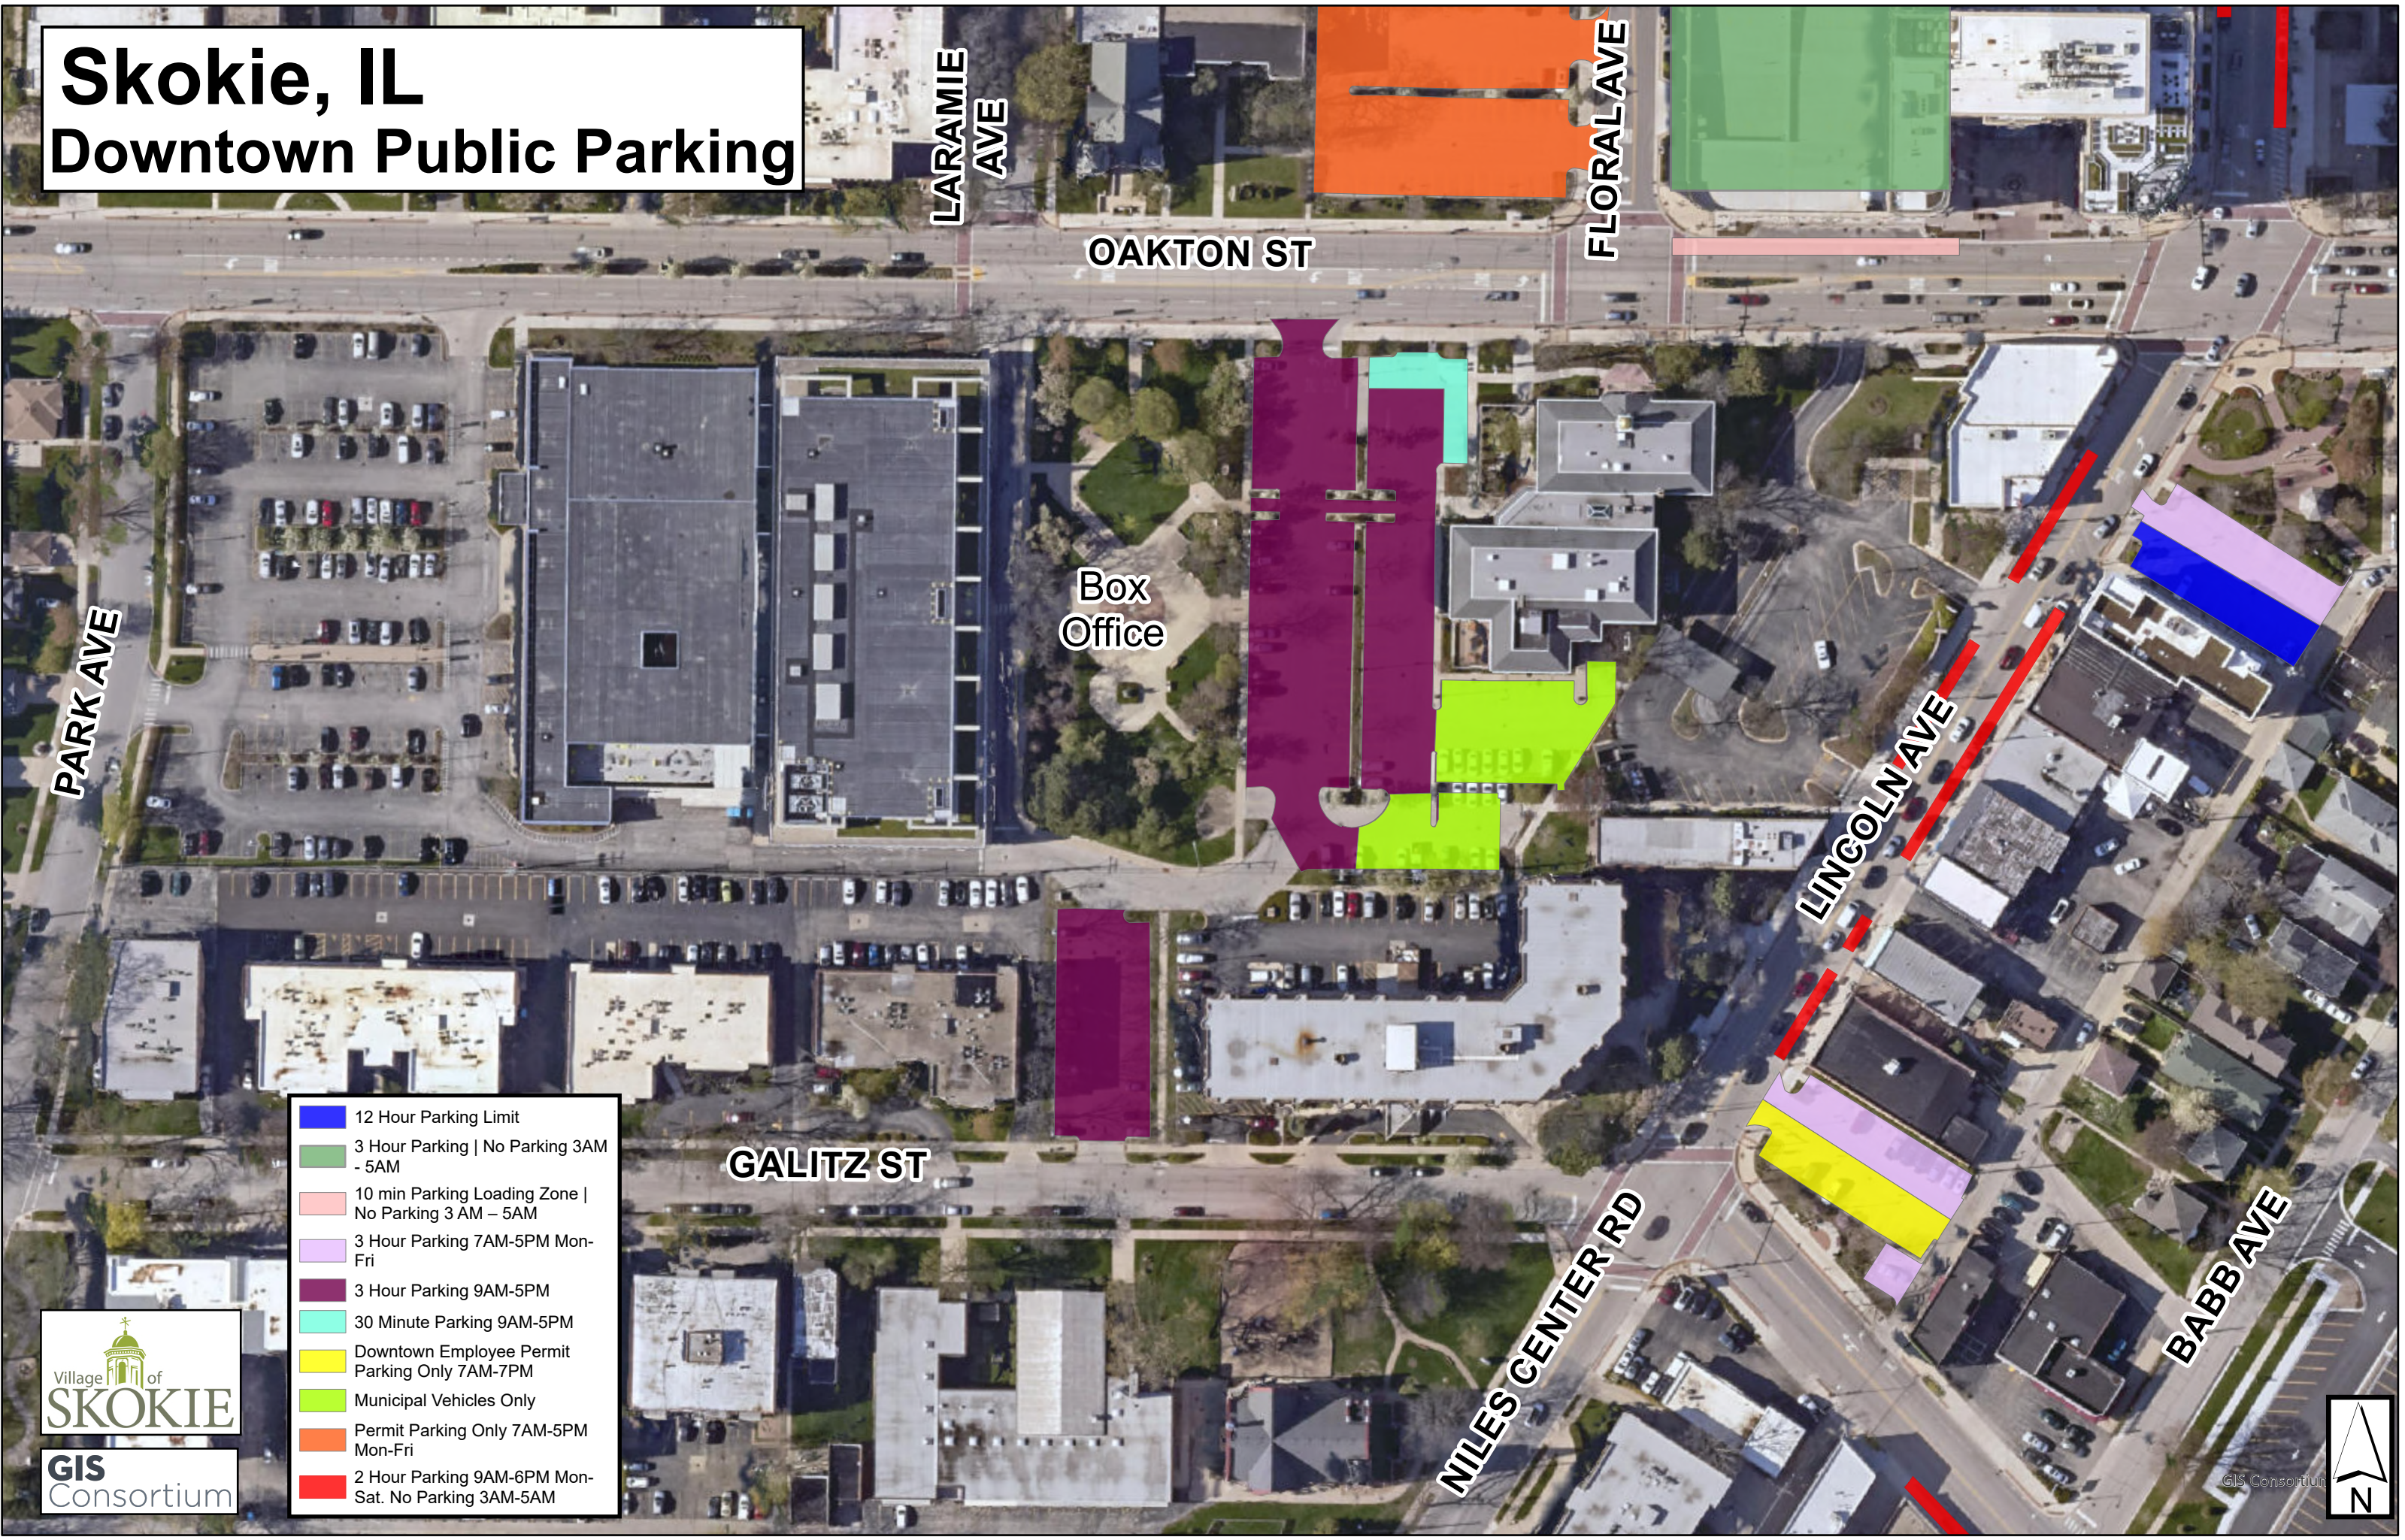

# Skokie, IL Downtown Public Parking

- 12 Hour Parking Limit
- 3 Hour Parking | No Parking 3AM - 5AM
- 10 min Parking Loading Zone | No Parking 3 AM – 5AM
- 3 Hour Parking 7AM-5PM Mon-Fri
- 3 Hour Parking 9AM-5PM
- 30 Minute Parking 9AM-5PM
- Downtown Employee Permit Parking Only 7AM-7PM
- Municipal Vehicles Only
- Permit Parking Only 7AM-5PM Mon-Fri
- 2 Hour Parking 9AM-6PM Mon-Sat. No Parking 3AM-5AM