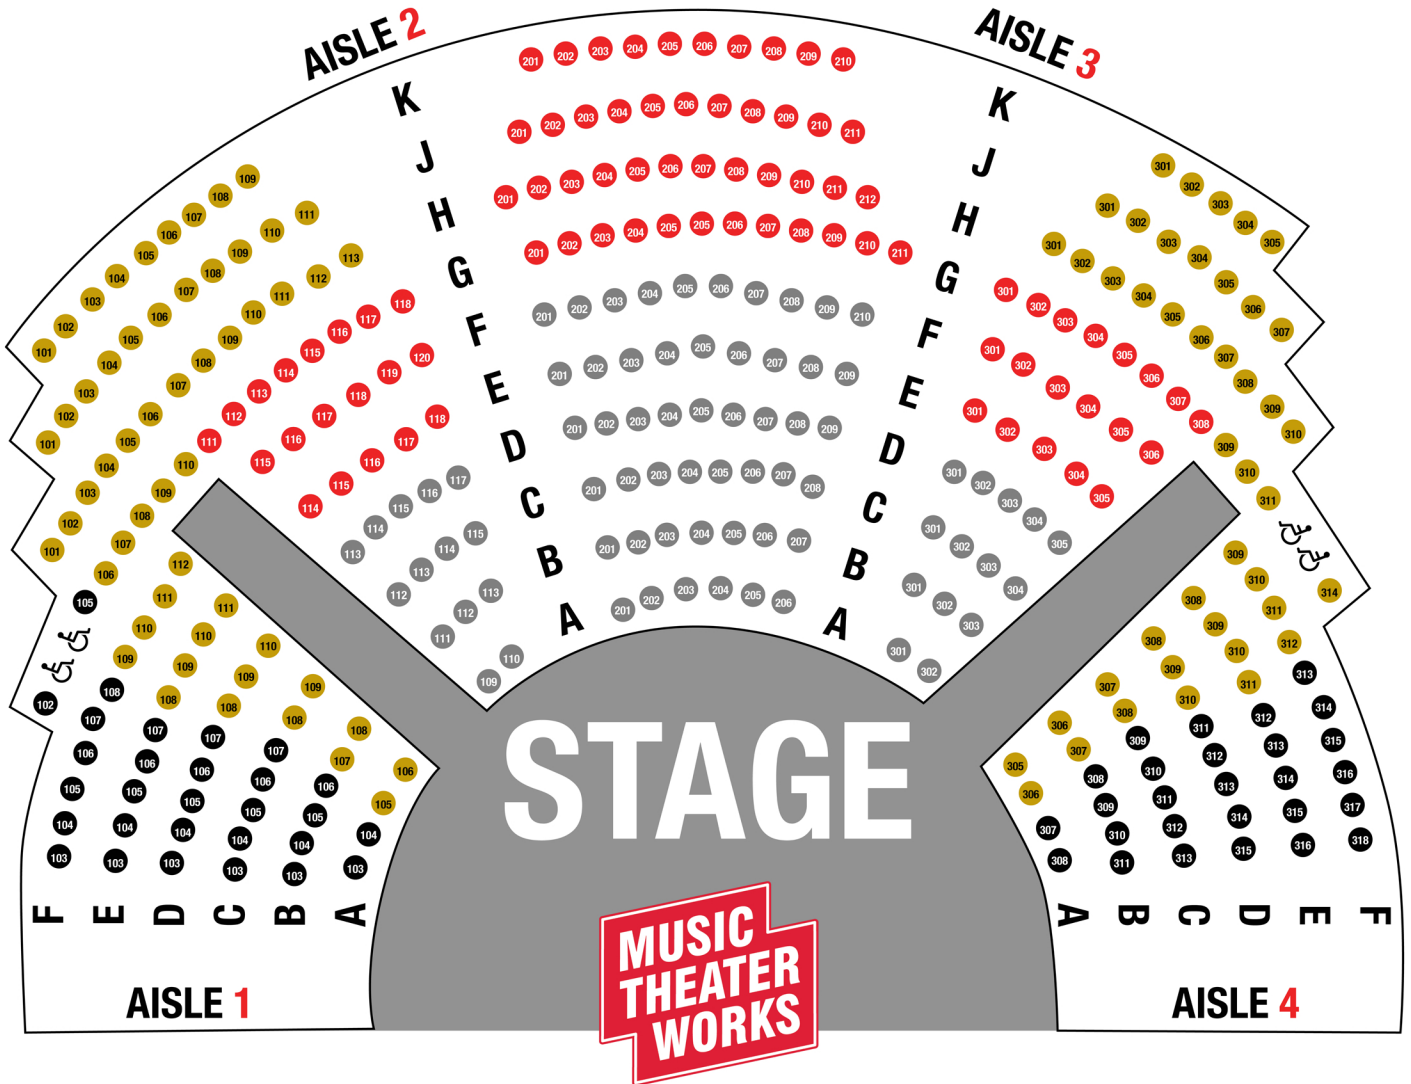

NORTH THEATRE

PREMIUM

PLATINUM

GOLD

SILVER